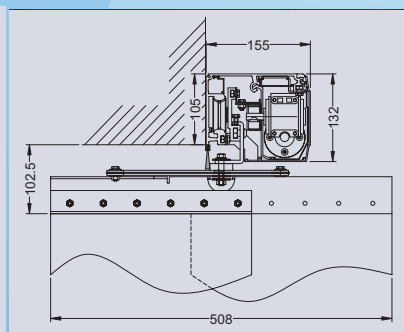

PRODUCT FEATURES:

- Operator is fully electronic, computerized with DC Motor and built in optical sensor for precise movement, high torque for a maintenance free life. Housed in an extruded aluminium low profile transom section for biparting or single parting doors
- Source power is single phase
- Brackets are plated steel, and PVC is 300mm wide in 3mm or 5mm, with 100mm overlap
- Brush sealing along top edge
- Self-calibrating and programmable modes
- Open and closing speed control up to 1.3m/sec
- End position-damping control for accurate slow down of door movement
- Safety damping control
- Activation can be by push buttons, remote control, induction loops, motion detectors, PE sensors, etc.
- Built in UPS (uninterrupted power supply) for operation of door under power failure
- Hold open time from 0-60 seconds
- Openings up to 8000mm in width. Special designs for larger openings.