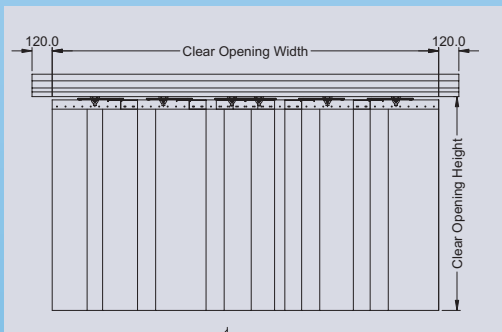

PRODUCT FEATURES:

- Operator is fully electronic, computerized with DC Motor and built in optical sensor for precise movement, high torque for a maintenance free life. Housed in an extruded aluminium low profile transom section for biparting or single parting doors
- Source power is single phase
- Brackets are plated steel, and PVC is 300mm wide in 3mm or 5mm, with 100mm overlap
- Brush sealing along top edge
- Self-calibrating and programmable modes
- Open and closing speed control up to 1.3m/sec
- End position-damping control for accurate slow down of door movement
- Safety damping control
- Activation can be by push buttons, remote control, induction loops, motion detectors, PE sensors, etc.
- Built in UPS (uninterrupted power supply) for operation of door under power failure
- Hold open time from 0-60 seconds
- Openings up to 8000mm in width. Special designs for larger openings.