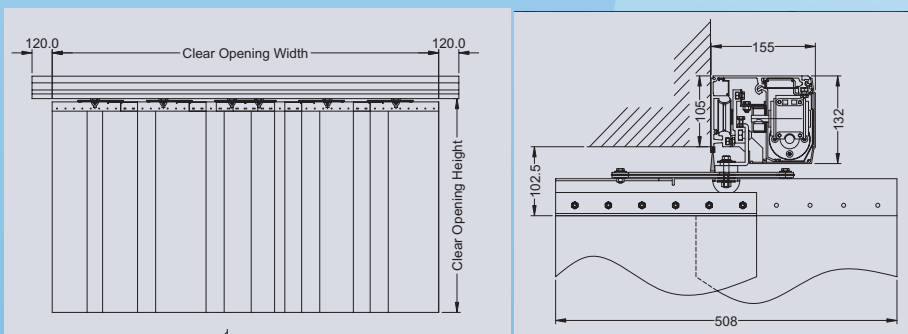

PRODUCT FEATURES:

- Operator is fully electronic, computerized with DC Motor and built in optical sensor for precise movement, high torque for a maintenance free life. Housed in an extruded aluminium low profile transom section for biparting or single parting doors
- Source power is single phase
- Brackets are plated steel, and PVC is 300mm wide in 3mm or 5mm, with 100mm overlap
- Brush sealing along top edge
- Self-calibrating and programmable modes
- Open and closing speed control up to 1.3m/sec
- End position-damping control for accurate slow down of door movement
- Safety damping control
- Activation can be by push buttons, remote control, induction loops, motion detectors, PE sensors, etc.
- Built in UPS (uninterrupted power supply) for operation of door under power failure
- Hold open time from 0-60 seconds
- Openings up to 8000mm in width. Special designs for larger openings.