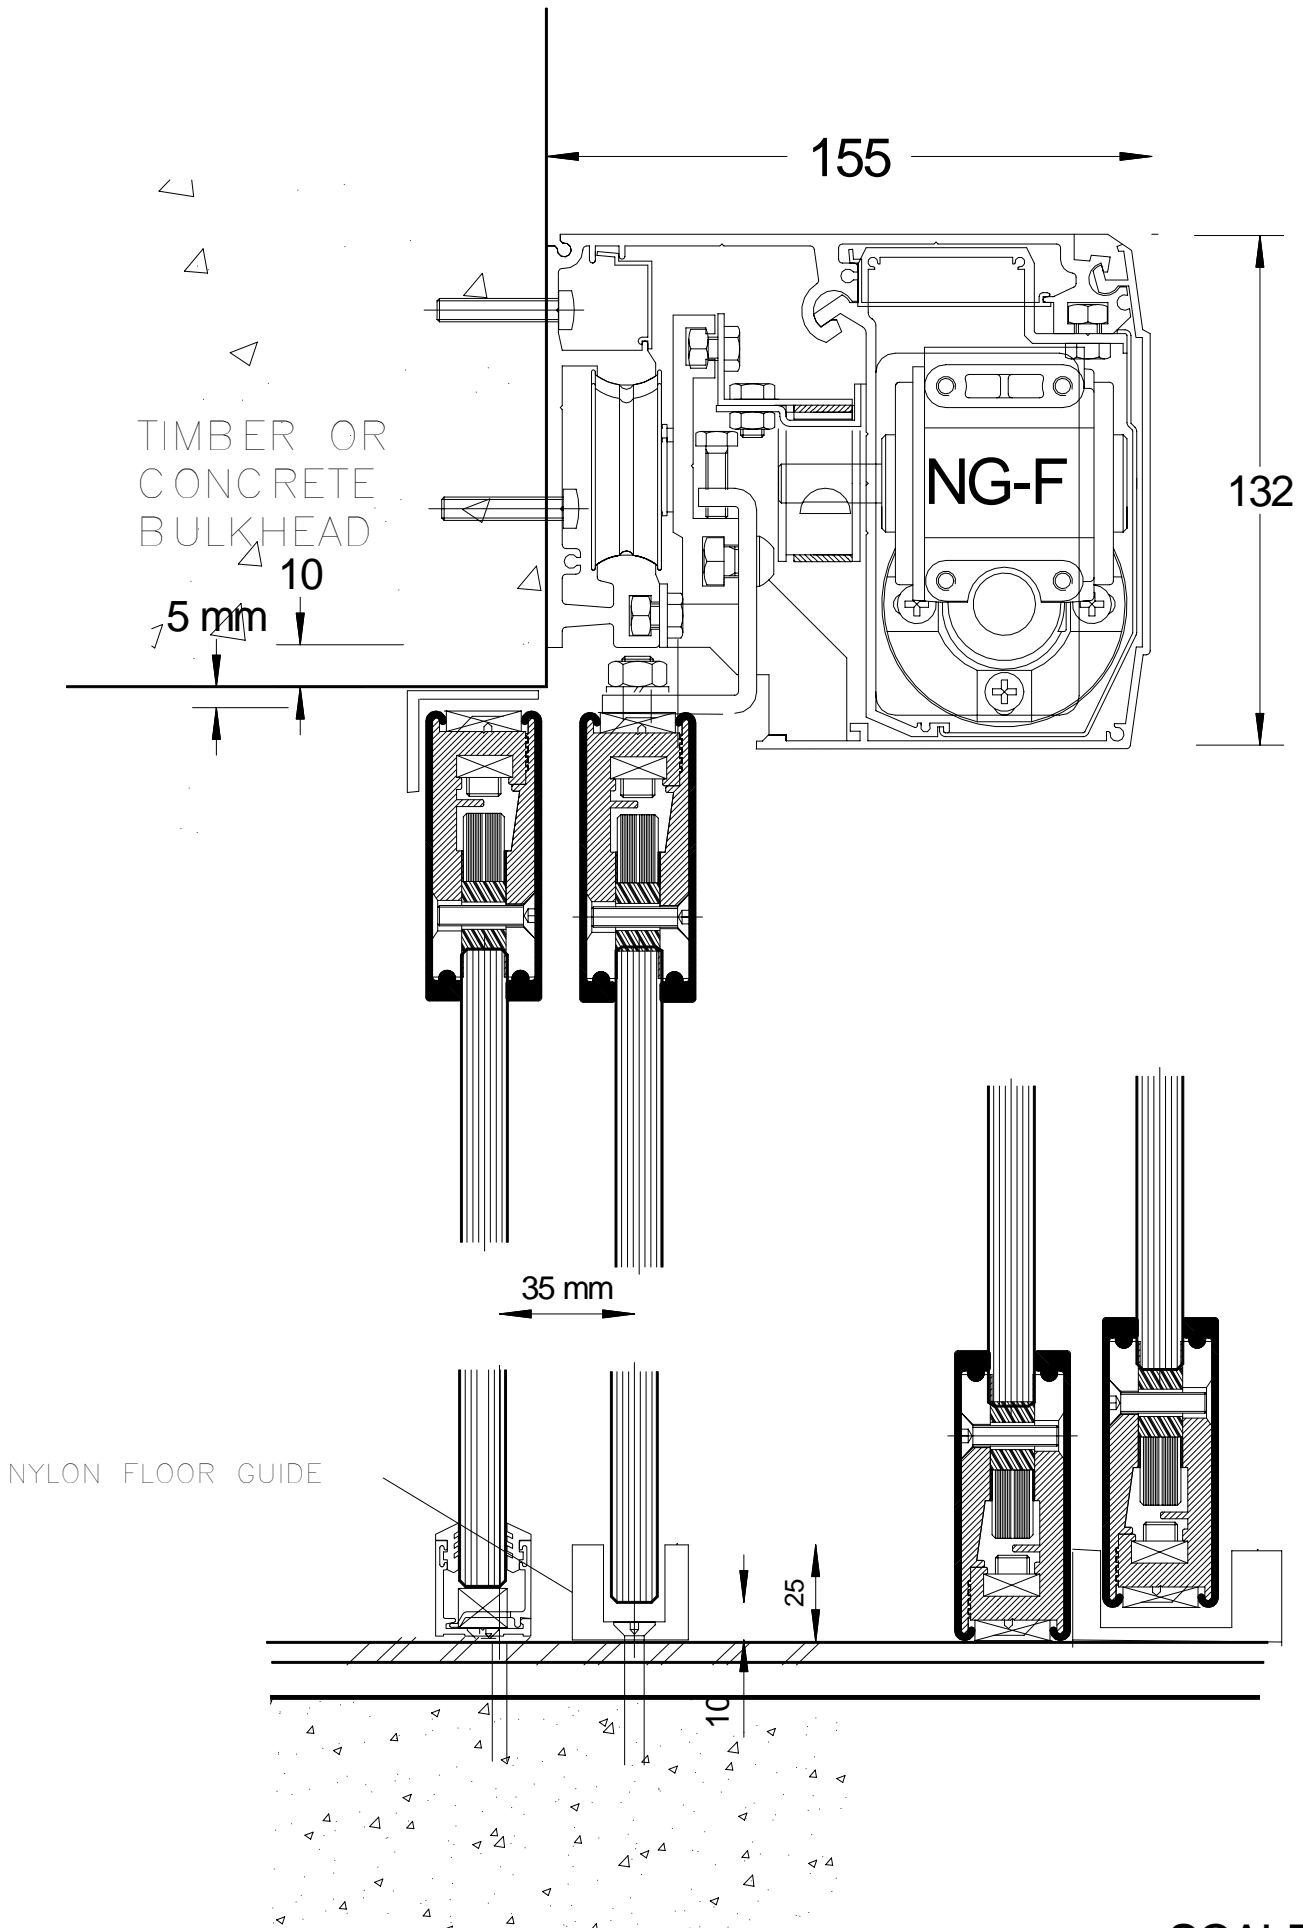

ADIS NG-F with Toprails

SCALE 1:2