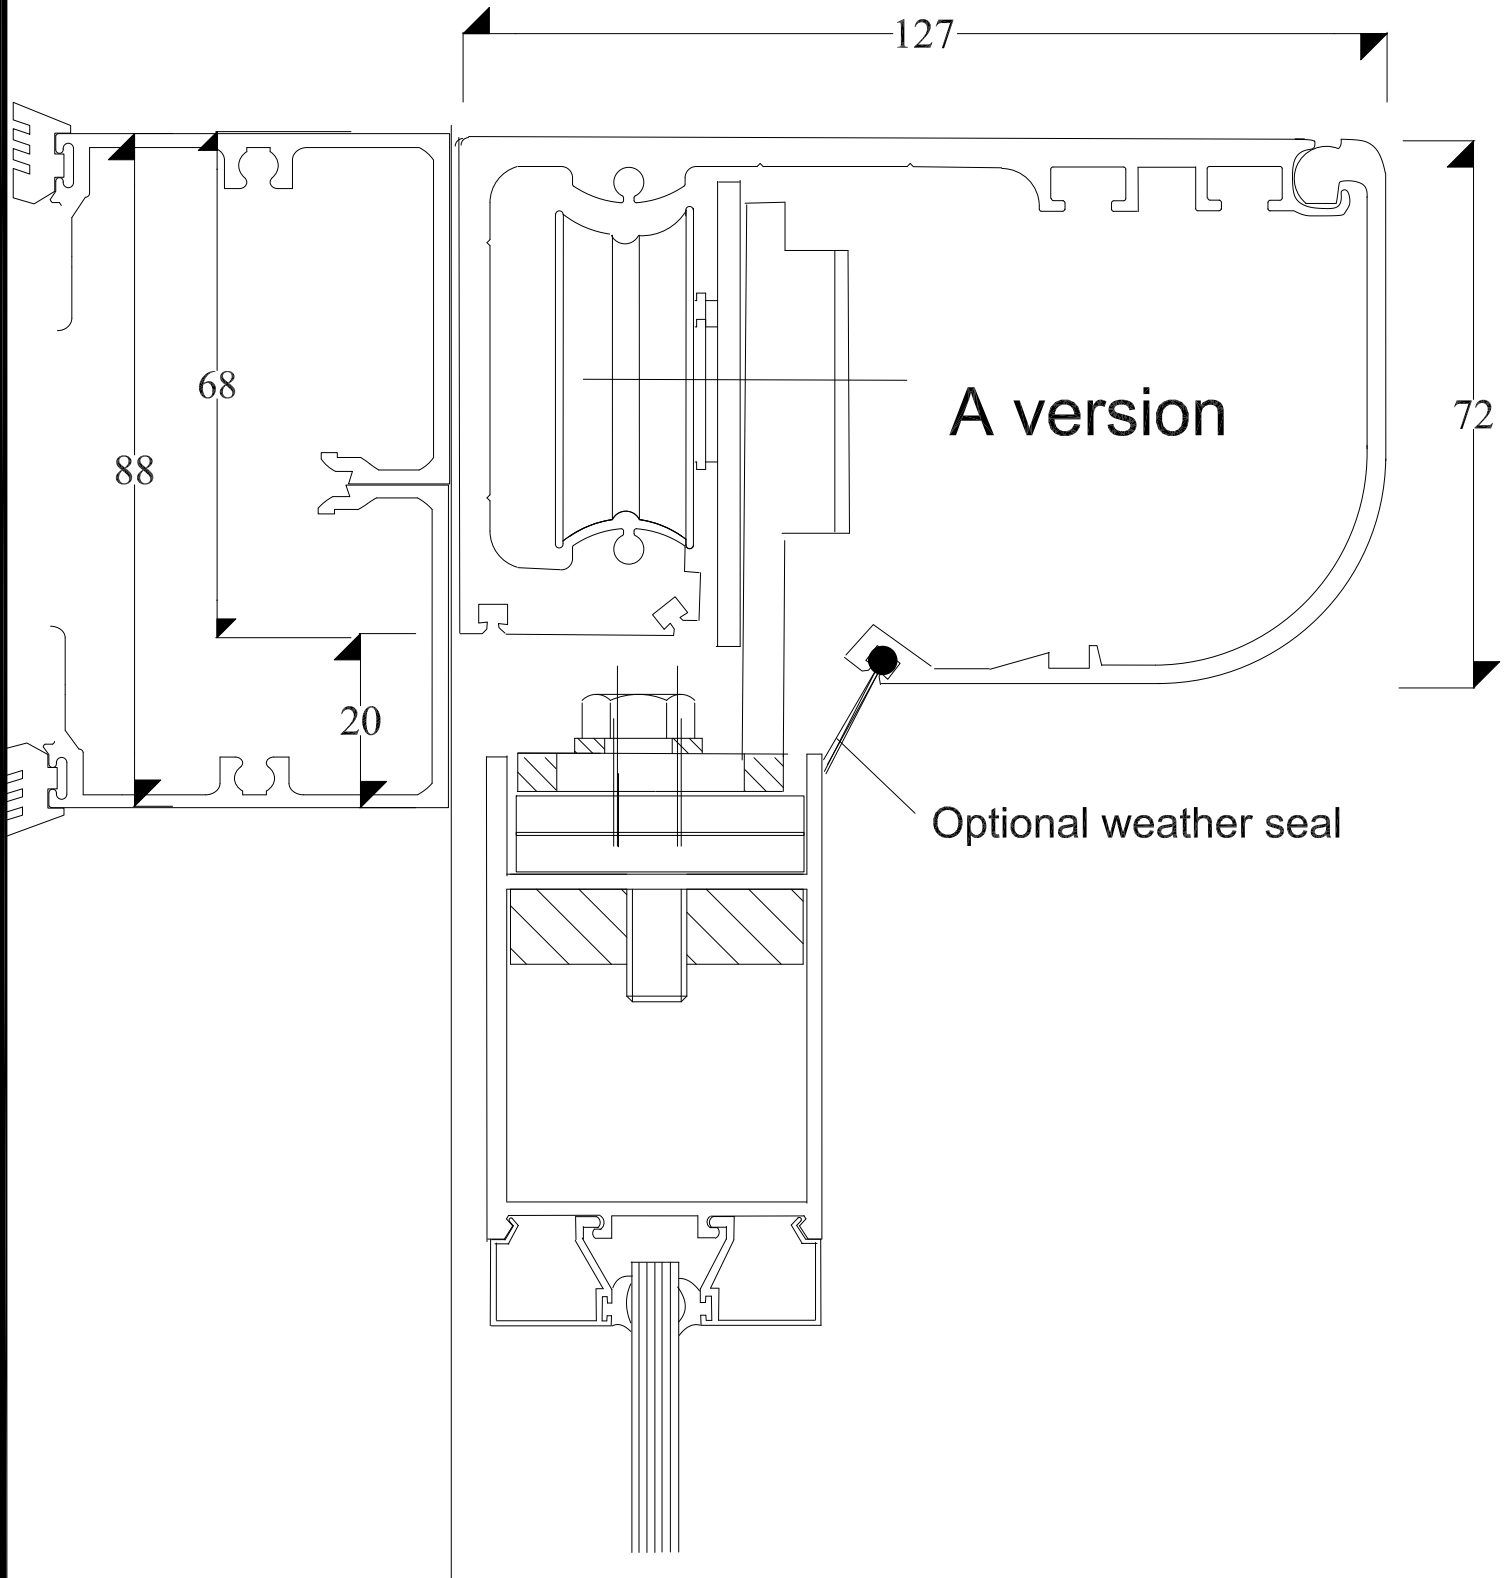

IGENIUS

SLIMLINE

Aluminium framed glass sliding door operator

FULL SCALE 1 : 1