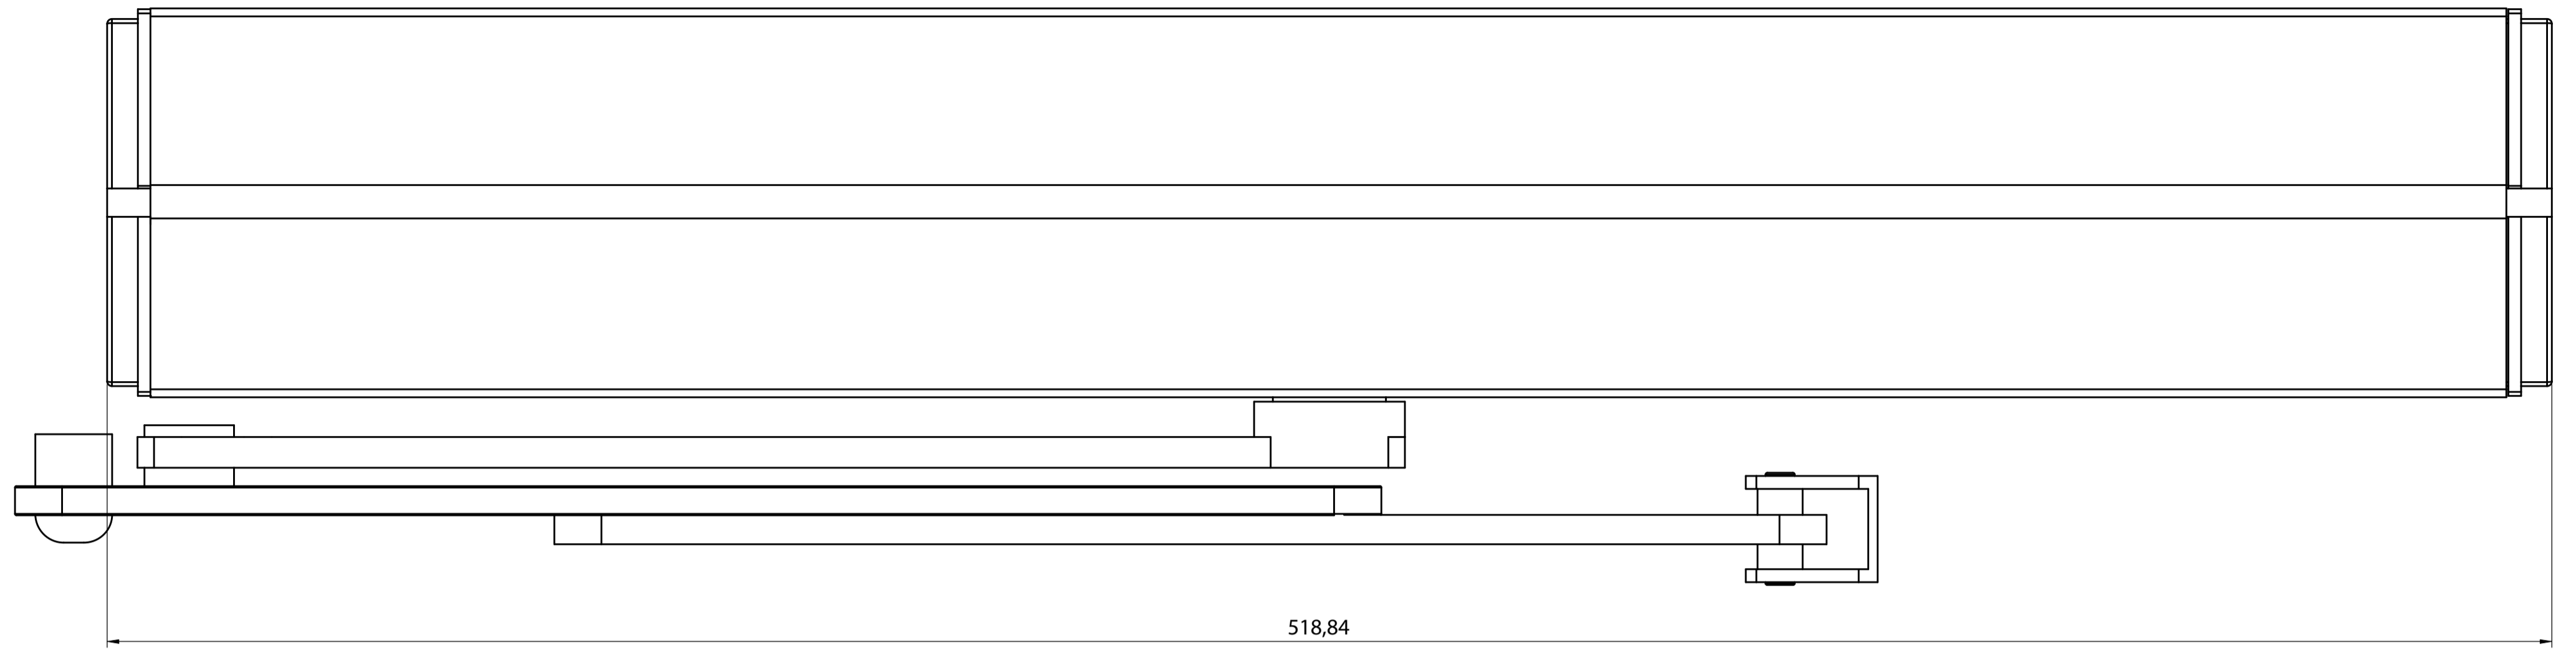

Side view

Front View

Back View

Bottom View

TITLE ADIS - iSwing		
LAST UPDATED 08/17/23	UNITS mm	SHEET 1 / 1
FIRST ANGLE PROJECTION 	SCALE 1:1	SIZE A1