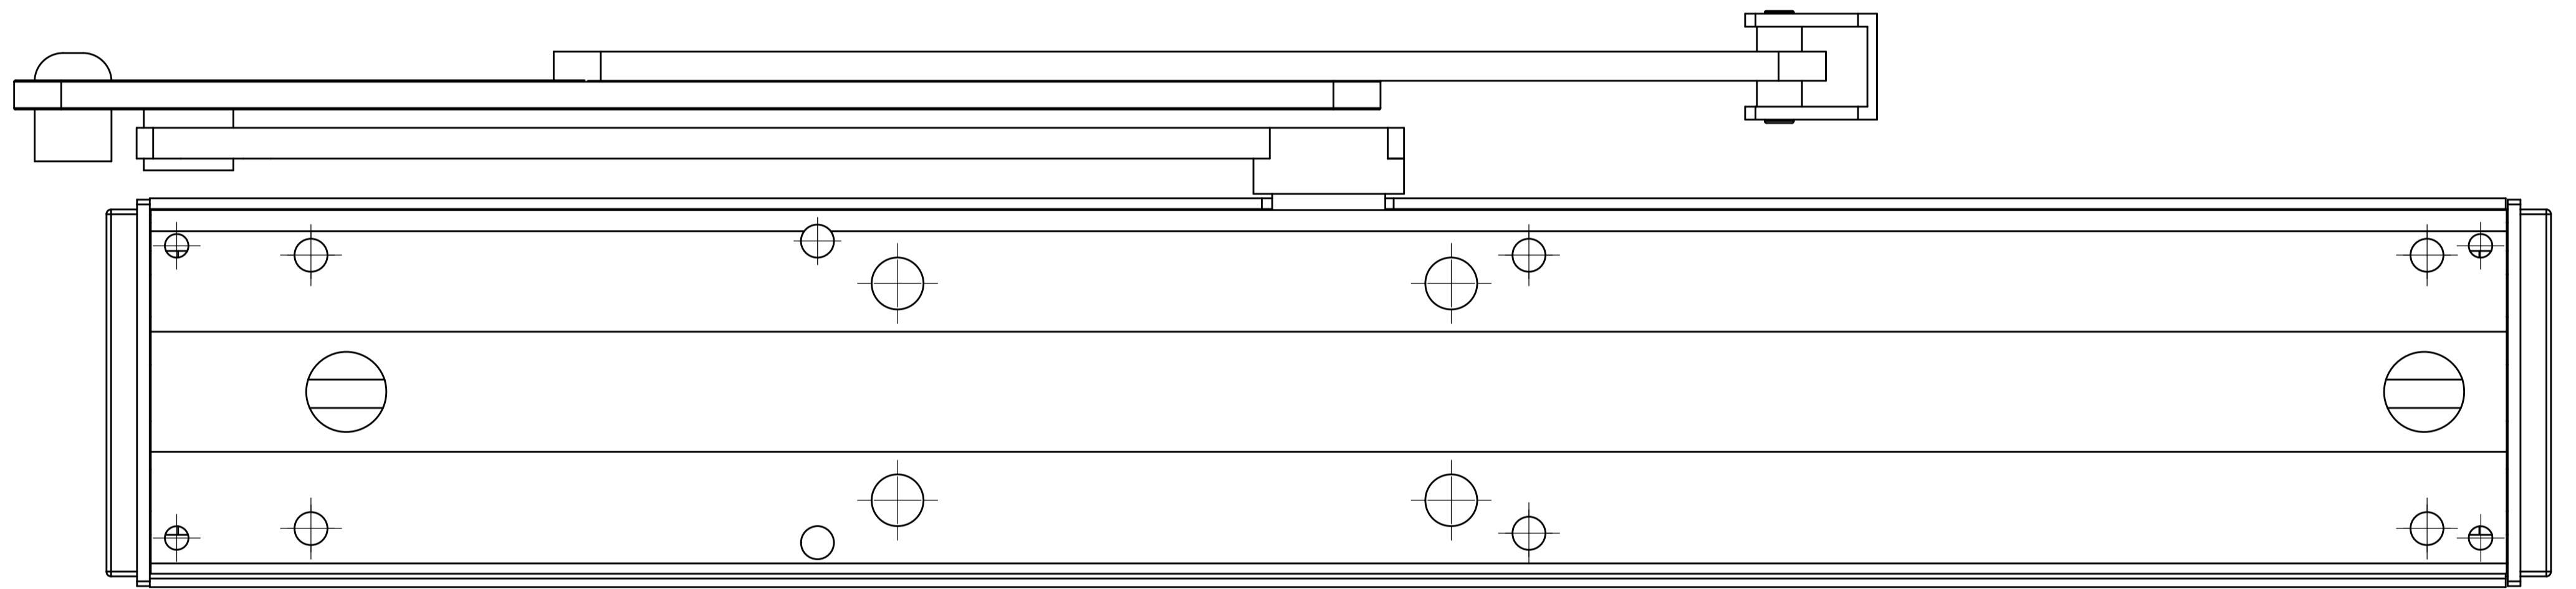

Side view

Front View

Back View

Bottom View

TITLE ADIS - iSwing		
LAST UPDATED 08/17/23	UNITS mm	SHEET 1 / 1
FIRST ANGLE PROJECTION 	SCALE 1:1	SIZE A1