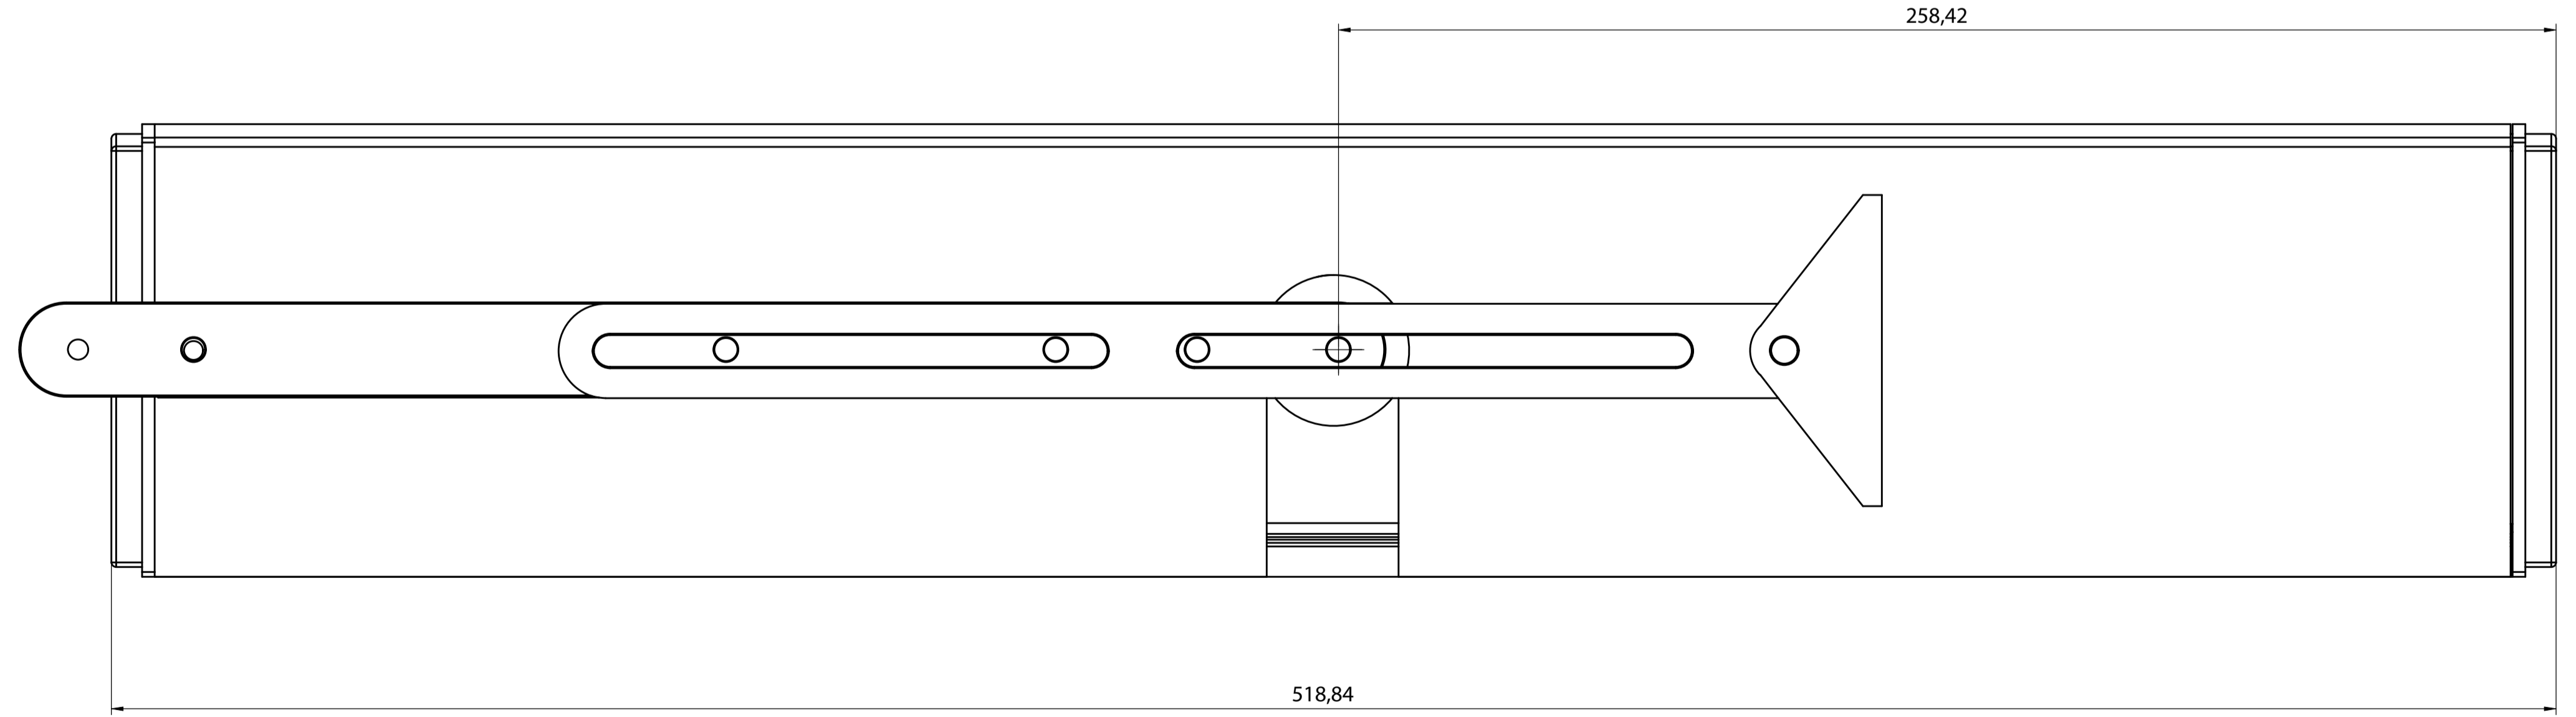

Side view

Front View

Back View

Bottom View

TITLE ADIS - iSwing		
LAST UPDATED 08/17/23	UNITS mm	SHEET 1 / 1
FIRST ANGLE PROJECTION 	SCALE 1:1	SIZE A1